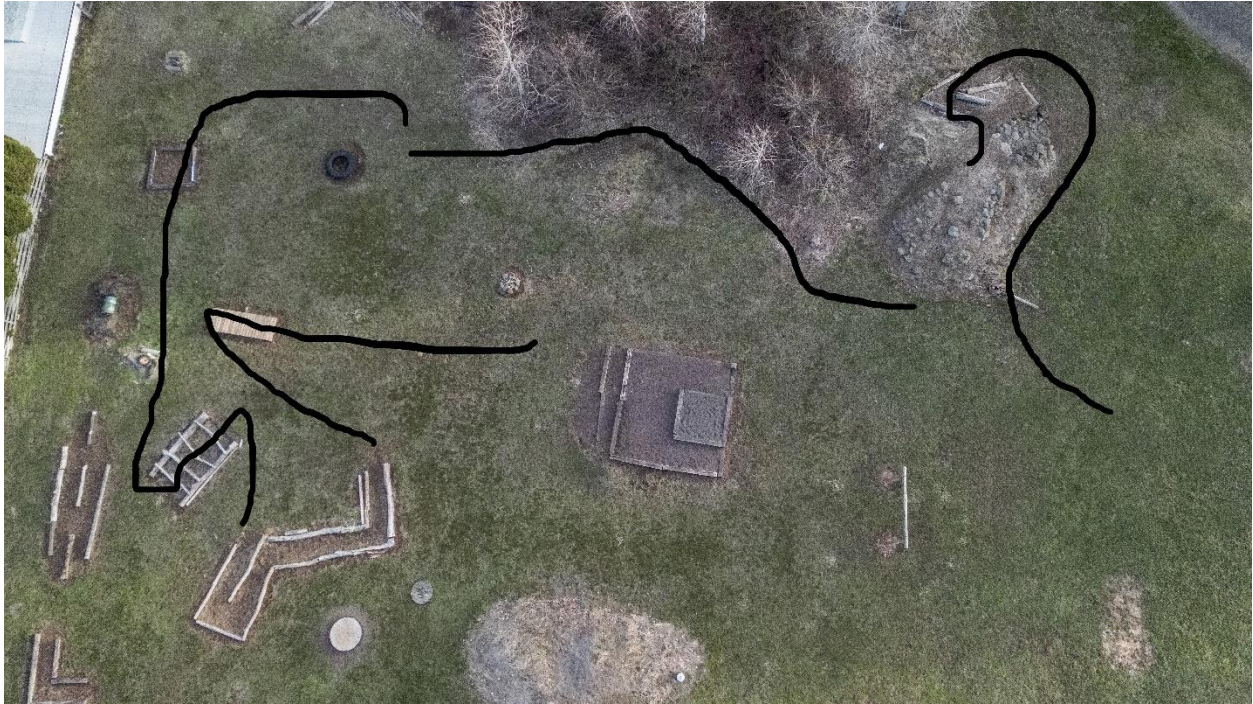

2023 Crazy Ribbon Trail Course

INTERMEDIATES (ages 12-14)

3 refusals you will be asked to move forward

Wait at Start Cone, at Judges Command

1. Proceed to Mail Box stepping over center of pole and side passing to LEFT to Mail Box, Open Show Judge Mail, Return Mail and Close Mail Box, Continue to Hanson Hill
2. Follow Path the zig zag trail and continue down Path2
3. Continue to ditch, walk into ditch, halt at 1st marker, count to 3 out loud, continue forward
4. Enter Wagon Wheel between cones and trot over the center of the poles, exit thru cones
5. Enter and walk thru trash pit, continue to poles
6. Walk over poles, continue to maze
7. Enter Maze, walk to 2nd marker, halt and back out to beginning, halt, walk forward thru maze
8. Walk over Bridge, continue to barrel
9. Pick up bucket, walk around 2nd barrel, replace bucket, take a prize, wait to be excused

2023 Crazy Ribbon Trail Course

SENIORS (ages 15-19)

3 refusals you will be asked to move forward

Wait at Start Cone, at Judges Command

1. Proceed to Mail Box stepping over center of pole and side passing LEFT to Mail Box, Open Show Judge Mail, Return Mail and Close Mail Box, Side Pass RIGHT off end of pole, continue to Hanson Hill
2. Follow Path the zig zag trail and continue down Path 3
3. Continue to ditch, walk into ditch, halt at marker 2, back to marker 1, continue forward
4. Enter Wagon Wheel between cones and walk over the end of the poles, exit thru cones
5. Enter and walk thru trash pit, continue to poles
6. Walk over poles, continue to maze
7. Enter Maze, walk to 3rd marker, halt and back out to beginning
8. Walk over Bridge, continue to barrel
9. Pick up bucket, walk around 2nd barrel, replace bucket, take a prize, wait to be excused