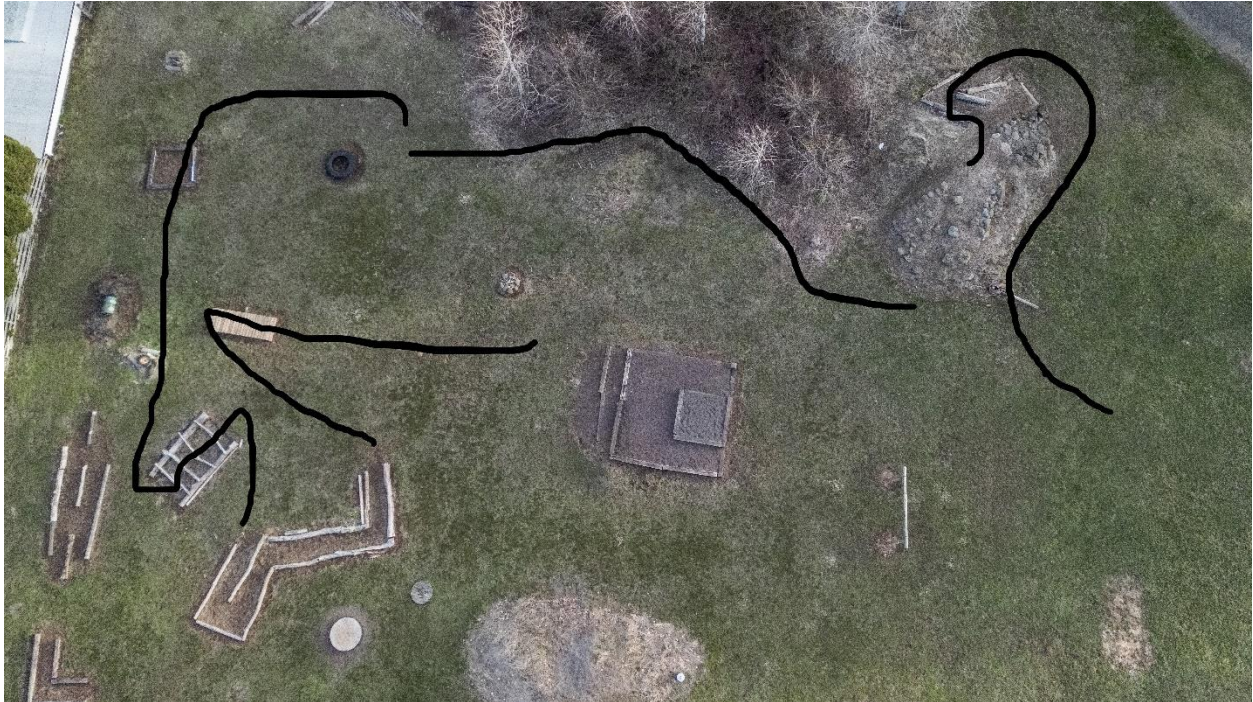

2023 Crazy Ribbon Trail Course

PEEWEE (ages 8 & under) & JUNIORS (ages 9-11)

3 refusals you will be asked to move forward

Wait at Start Cone, at Judges Command

1. Proceed to Mail Box, Open Show Judge Mail, Return Mail and Close Mail Box, Continue to Hanson Hill
2. Follow Path the zig zag trail and continue down Path1
3. Continue to ditch and walk thru
4. Enter Wagon Wheel between cones and walk over the center of the poles, exit thru cones
5. Enter and walk thru trash pit, continue to poles
6. Walk over poles, continue to maze
7. Enter Maze, walk to 1st marker, halt and back out to beginning, halt, walk forward thru maze
8. Walk over Bridge, continue to barrel
9. Pick up bucket, walk around 2nd barrel, replace bucket, take a prize, wait to be excused

2023 Crazy Ribbon Trail Course

INTERMEDIATES (ages 12-14)

3 refusals you will be asked to move forward

Wait at Start Cone, at Judges Command

1. Proceed to Mail Box stepping over center of pole and side passing to LEFT to Mail Box, Open Show Judge Mail, Return Mail and Close Mail Box, Continue to Hanson Hill
2. Follow Path the zig zag trail and continue down Path2
3. Continue to ditch, walk into ditch, halt at 1st marker, count to 3 out loud, continue forward
4. Enter Wagon Wheel between cones and trot over the center of the poles, exit thru cones
5. Enter and walk thru trash pit, continue to poles
6. Walk over poles, continue to maze
7. Enter Maze, walk to 2nd marker, halt and back out to beginning, halt, walk forward thru maze
8. Walk over Bridge, continue to barrel
9. Pick up bucket, walk around 2nd barrel, replace bucket, take a prize, wait to be excused